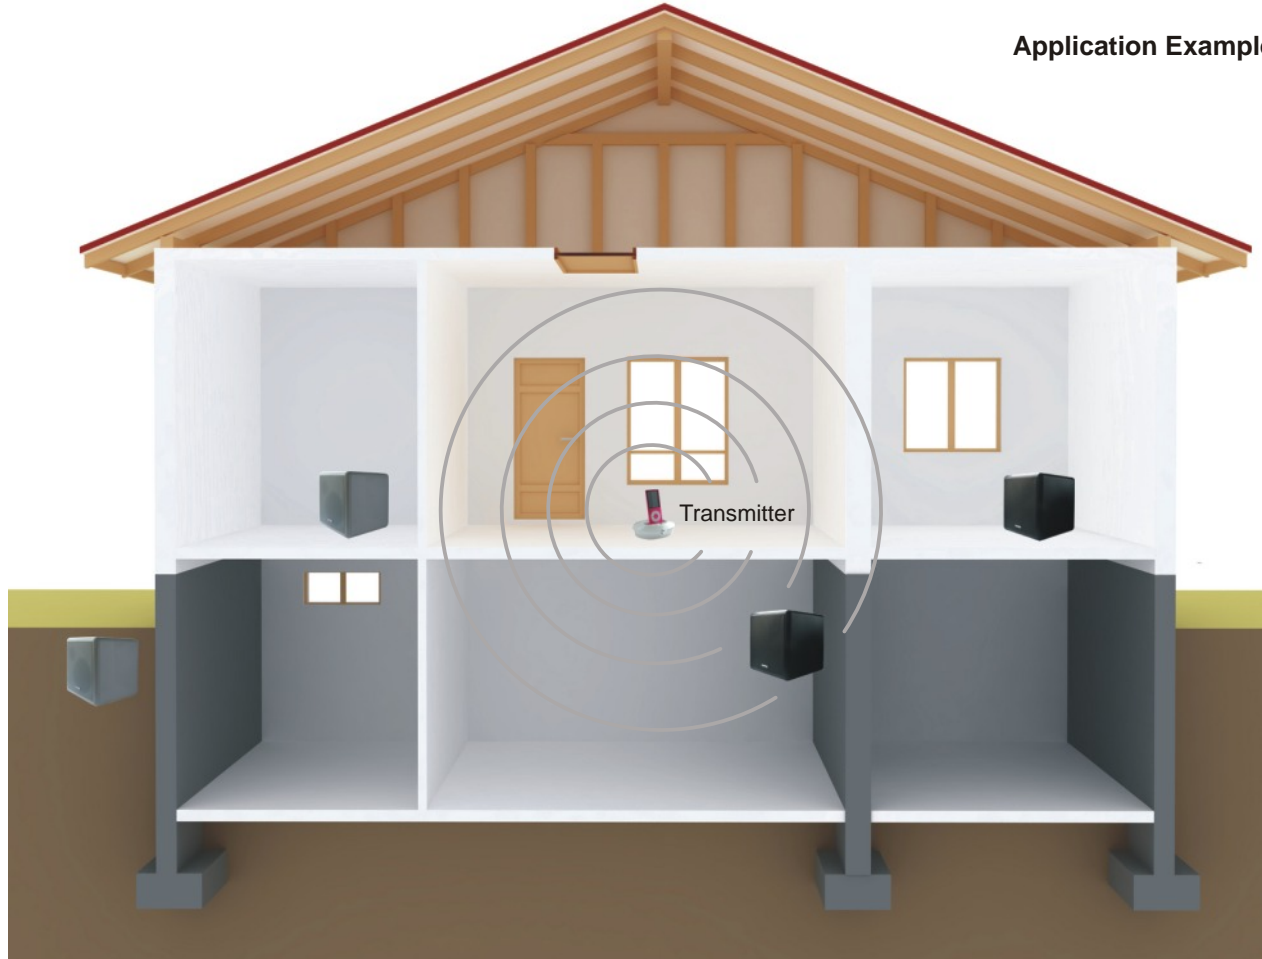

Application Example