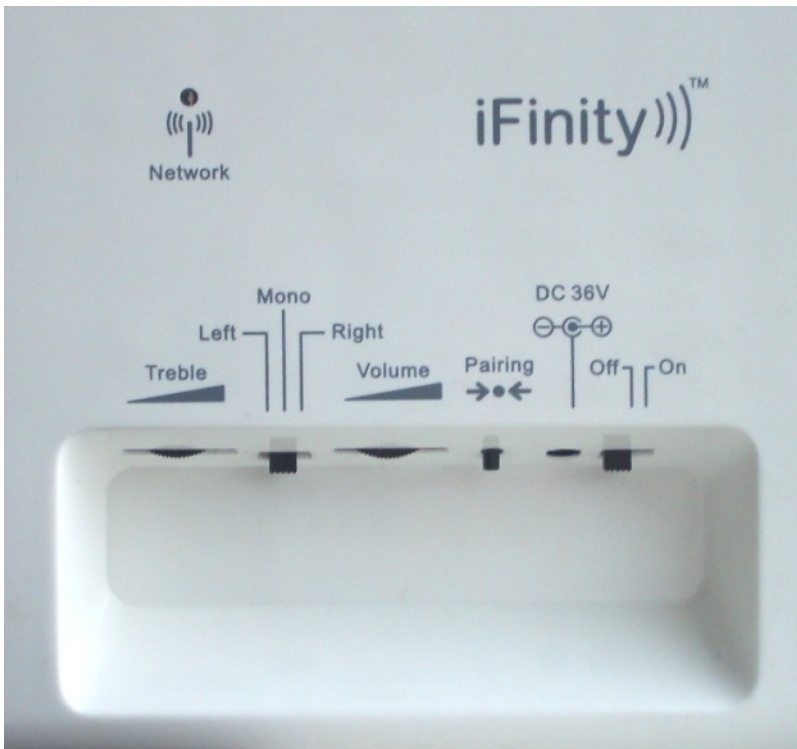

Available in Black and White

Speaker rear view